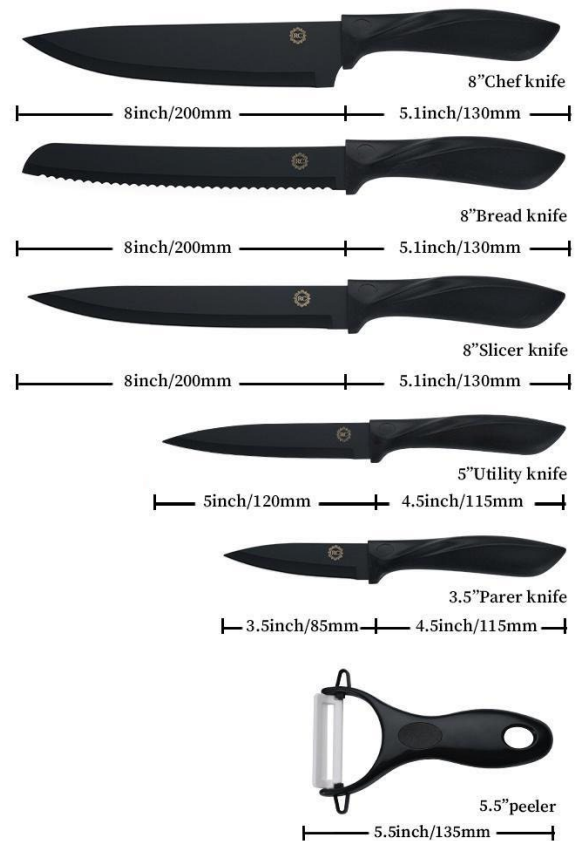

20 Sets / Carton

REHMAT COLLECTION

Essential Kitchen Tools

Upgrade your kitchen with the sleek, professional-grade Midnight Elite Series. This set combines high-carbon stainless steel with a sophisticated black oxide finish for a non-stick, rust-resistant cutting experience.

6-Piece Precision Set