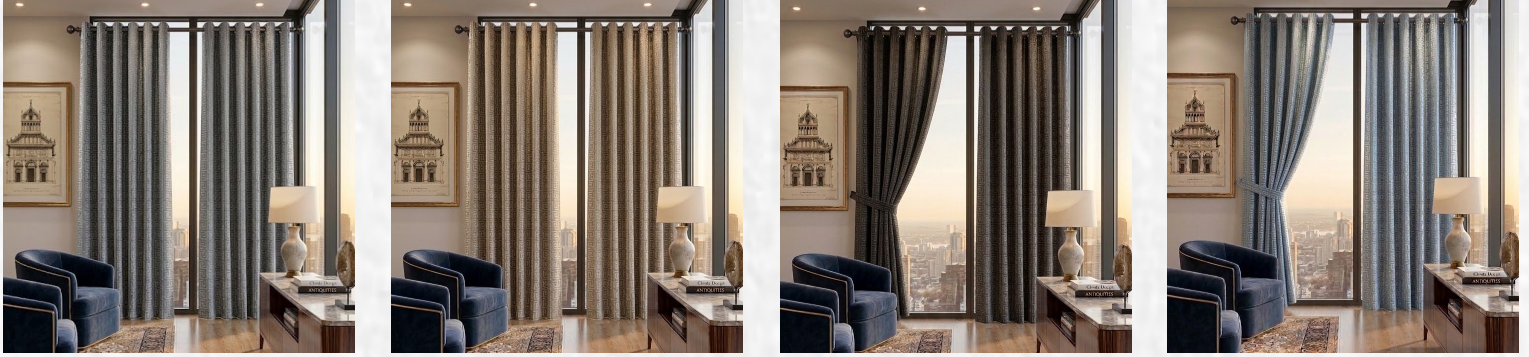

The Drape Gallery

The Greek Collection

Dream and Decor