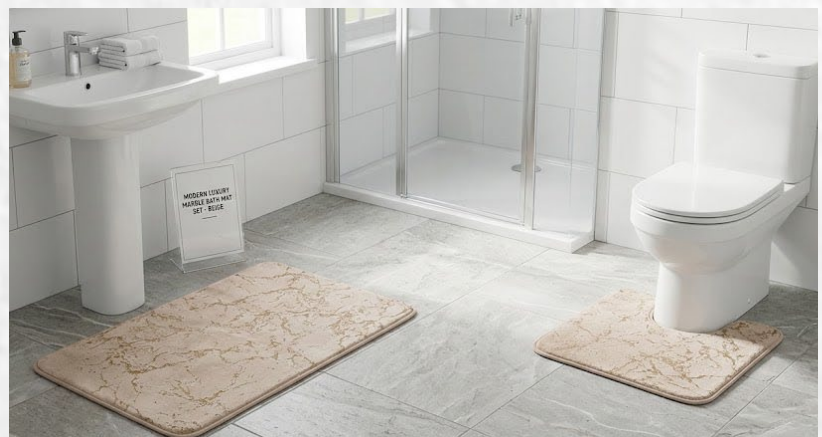

Modern Luxury Marble