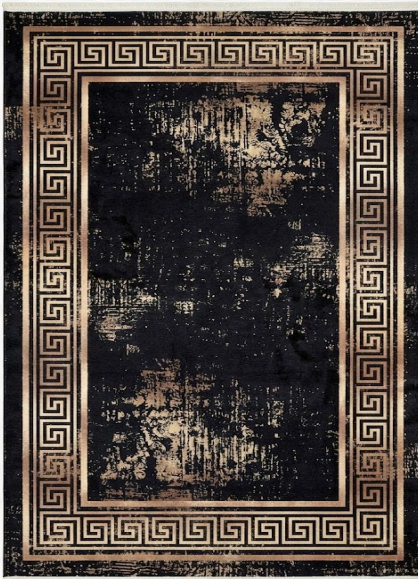

# Soft Rugs

*The Art of the Underfoot Luxe*

Night Floral

Aura Gray & Gold

Tribal Medallion

Greek Key

White Greek Key Marble

Distress Greek Marble